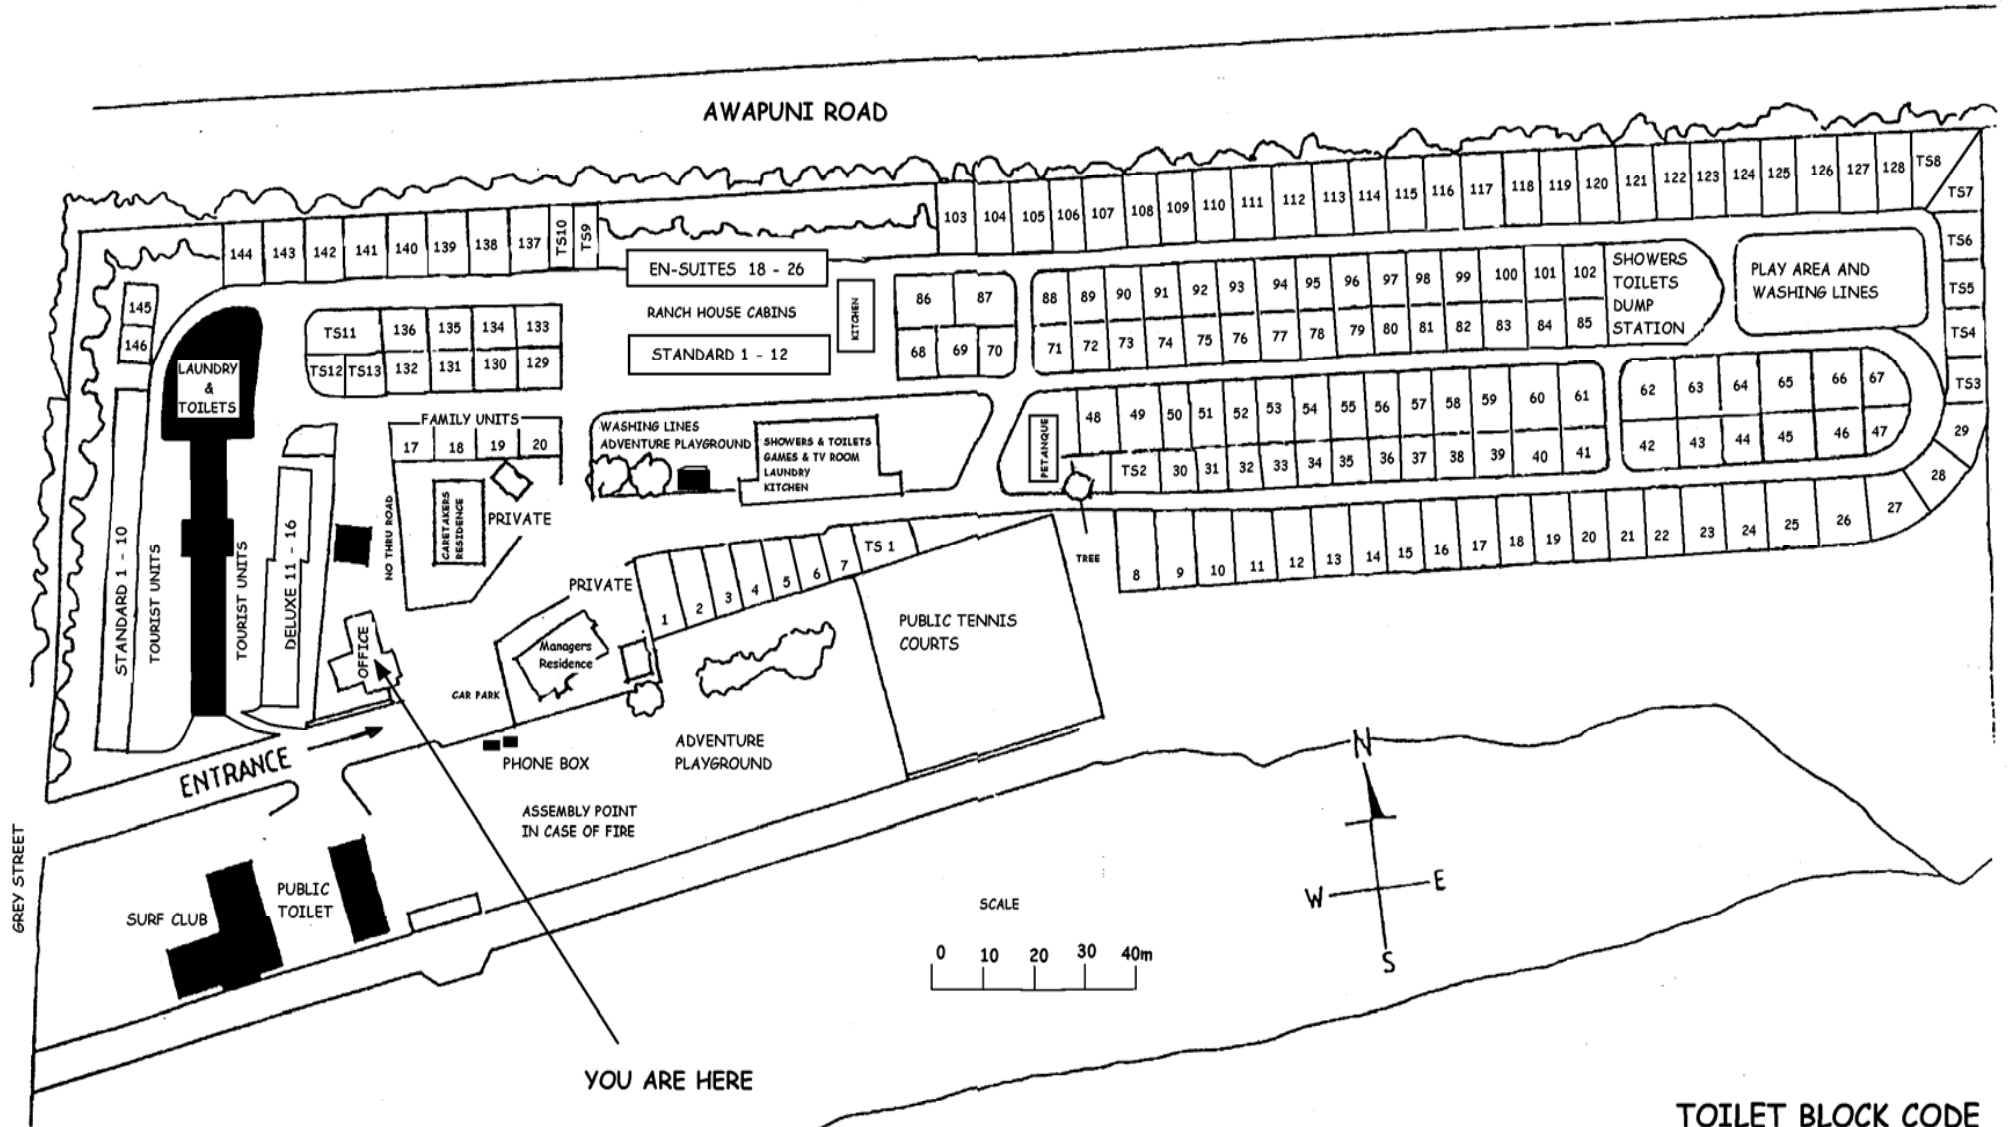

Waikanae Beach Holiday Park

TOILET BLOCK CODE

C2156